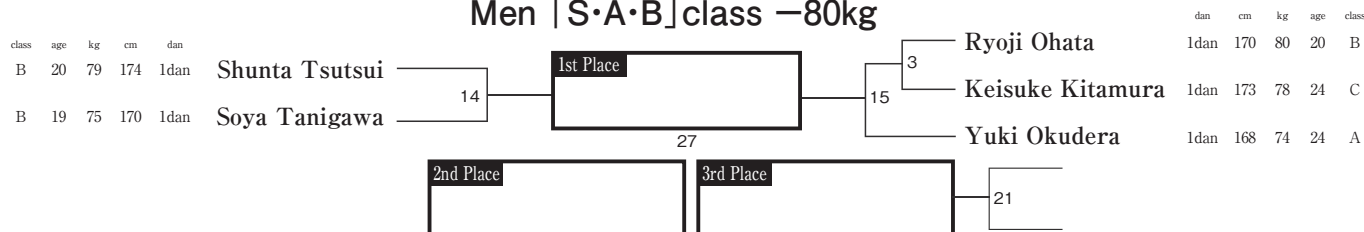

Japanese Fighters' GOODWILL Matches Draw

Men [B·C]class Open

Men [S·A·B]class -70kg

Men [S·A·B]class -80kg

Men [S·A·B]class +80kg

Women [B·C]class Open

Women [S·A·B]class Open