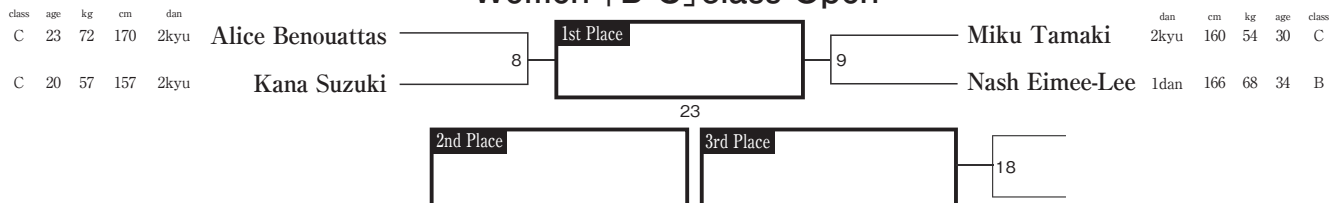

Japanese Fighters' GOODWILL Matches Draw

Men [B·C]class Open

Men [S·A·B]class -70kg

Men [S·A·B]class -80kg

Men [S·A·B]class +80kg

Women [B·C]class Open

Women [S·A·B]class Open