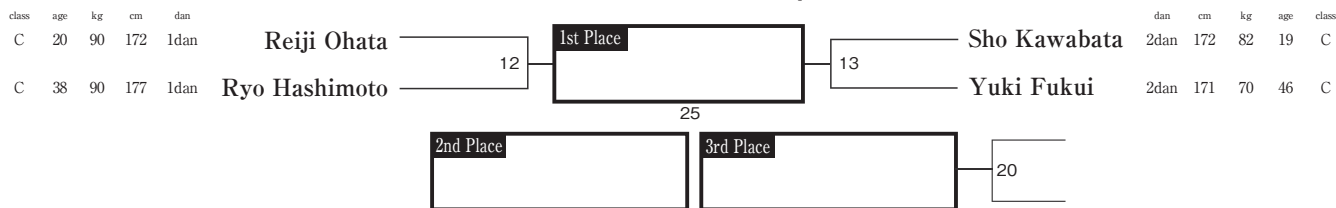

Japanese Fighters' GOODWILL Matches Draw

Men [B·C]class Open

Men [S·A·B]class -70kg

Men [S·A·B]class -80kg

Men [S·A·B]class +80kg

Women [B·C]class Open

Women [S·A·B]class Open