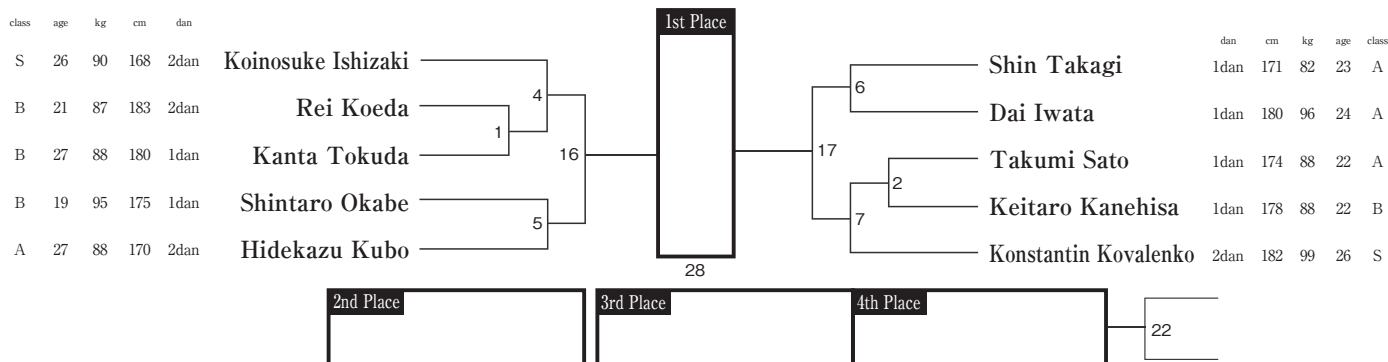

Japanese Fighters' GOODWILL Matches Draw

Men [B·C]class Open

Men [S·A·B]class -70kg

Men [S·A·B]class -80kg

Men [S·A·B]class +80kg

Women [B·C]class Open

Women [S·A·B]class Open